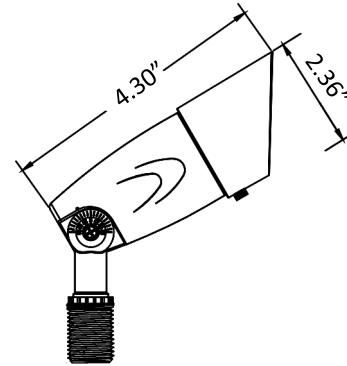

LFLV-7W-50K
LFLV-7W-30K

12V INTEGRATED LED LANDSCAPE UPLIGHTS

Ideal for walkway and pathway, stairway and more.

ELECTRICAL SPECIFICATIONS:

- Voltage: 12V AC/DC
- Wattage: 7W
- Efficacy: 78LM/W/71LM/W

HOUSING SPECIFICATIONS:

- ADC 12 Cast Aluminum with Powder Coat (Bronze Finish)
- 2FT. STP-2 18AWG lead wire
- 8-1/2" Non-metallic Spike
- Silicon-filled Wire Nuts
- IP rating: IP67, Wet Locations

CERTIFICATIONS:

DIMENSIONS:

MODEL	WATTS	VOLTAGE	LUMENS	COLOR TEMP.
LFLV-7W-50K	7W	12VAC/DC	550LM	5000K
LFLV-7W-30K	7W	12VAC/DC	500LM	3000K

ACCESSORIES INCLUDED:

LIGHTING SPECIFICATIONS:

- Light Source: Nichia 757 UL-Recognized LED Controller and SMD LED Array (Non-Dimmable)
- Lens: Optical Polycarbonate Lens
- Total lumens: 550LM/500LM
- Color Temperature: 5000K/3000K
- Beam Angle: 40°